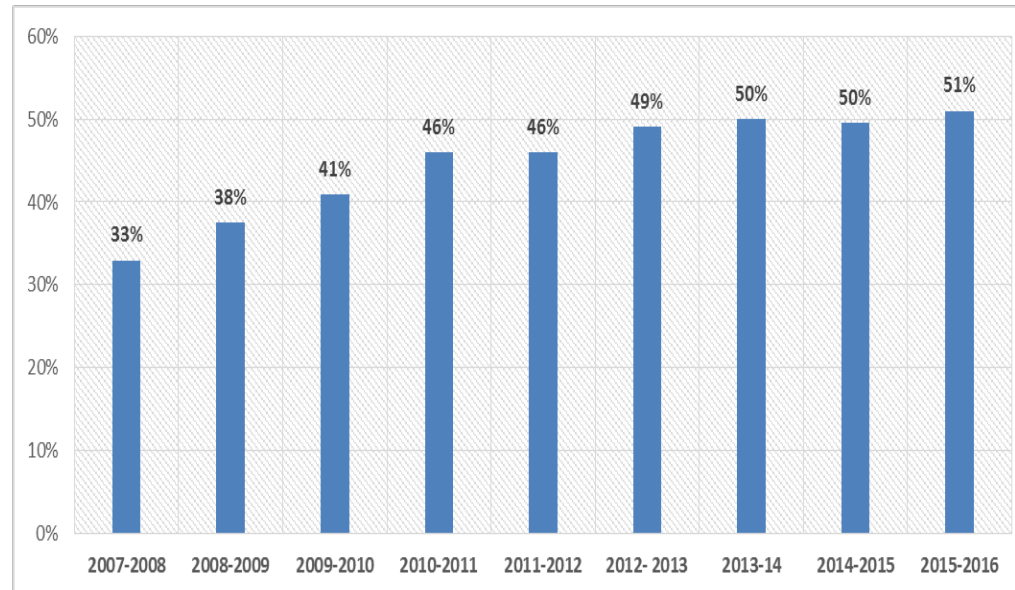

Internacional: Claustro a tiempo completo

51% BS

Y... 47% en IEU

Diversidad

| School | Female Faculty |
|--|----------------|
| CEIBS | 13% |
| INSEAD | 15% |
| University of Chicago (Booth) | 16% |
| Columbia Business School | 17% |
| Stanford Graduate School of Business | 21% |
| IESE Business School | 21% |
| MIT (Sloan) | 21% |
| Wharton School | 22% |
| University of California-Berkeley (Haas) | 22% |
| Harvard Business School | 25% |
| London Business School | 27% |
| IE Business School | 37% |