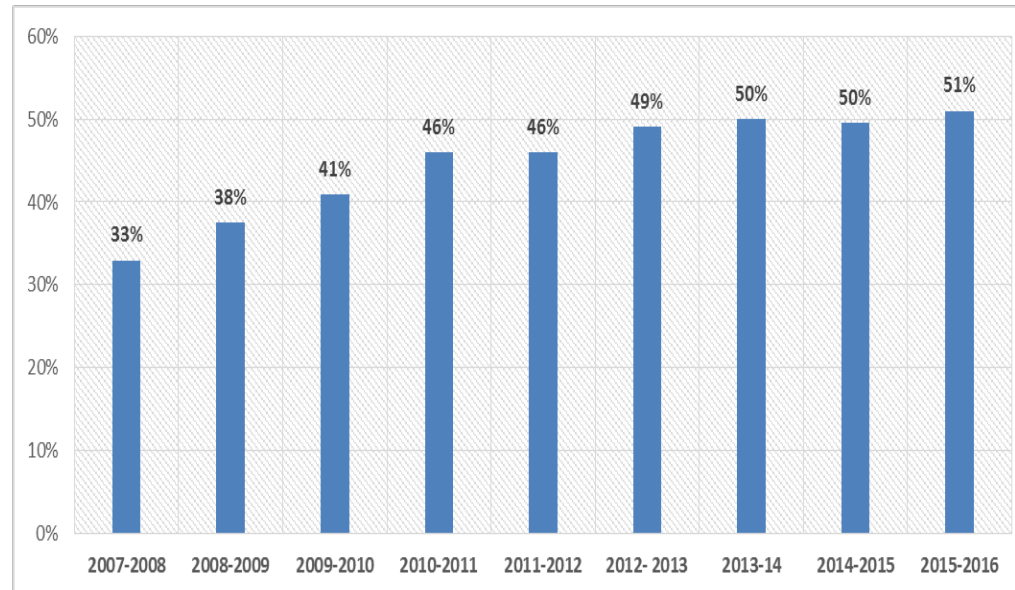

Internacional: Claustro a tiempo completo

51% BS

Y... 47% en IEU

Diversidad

School	Female Faculty
CEIBS	13%
INSEAD	15%
University of Chicago (Booth)	16%
Columbia Business School	17%
Stanford Graduate School of Business	21%
IESE Business School	21%
MIT (Sloan)	21%
Wharton School	22%
University of California-Berkeley (Haas)	22%
Harvard Business School	25%
London Business School	27%
IE Business School	37%